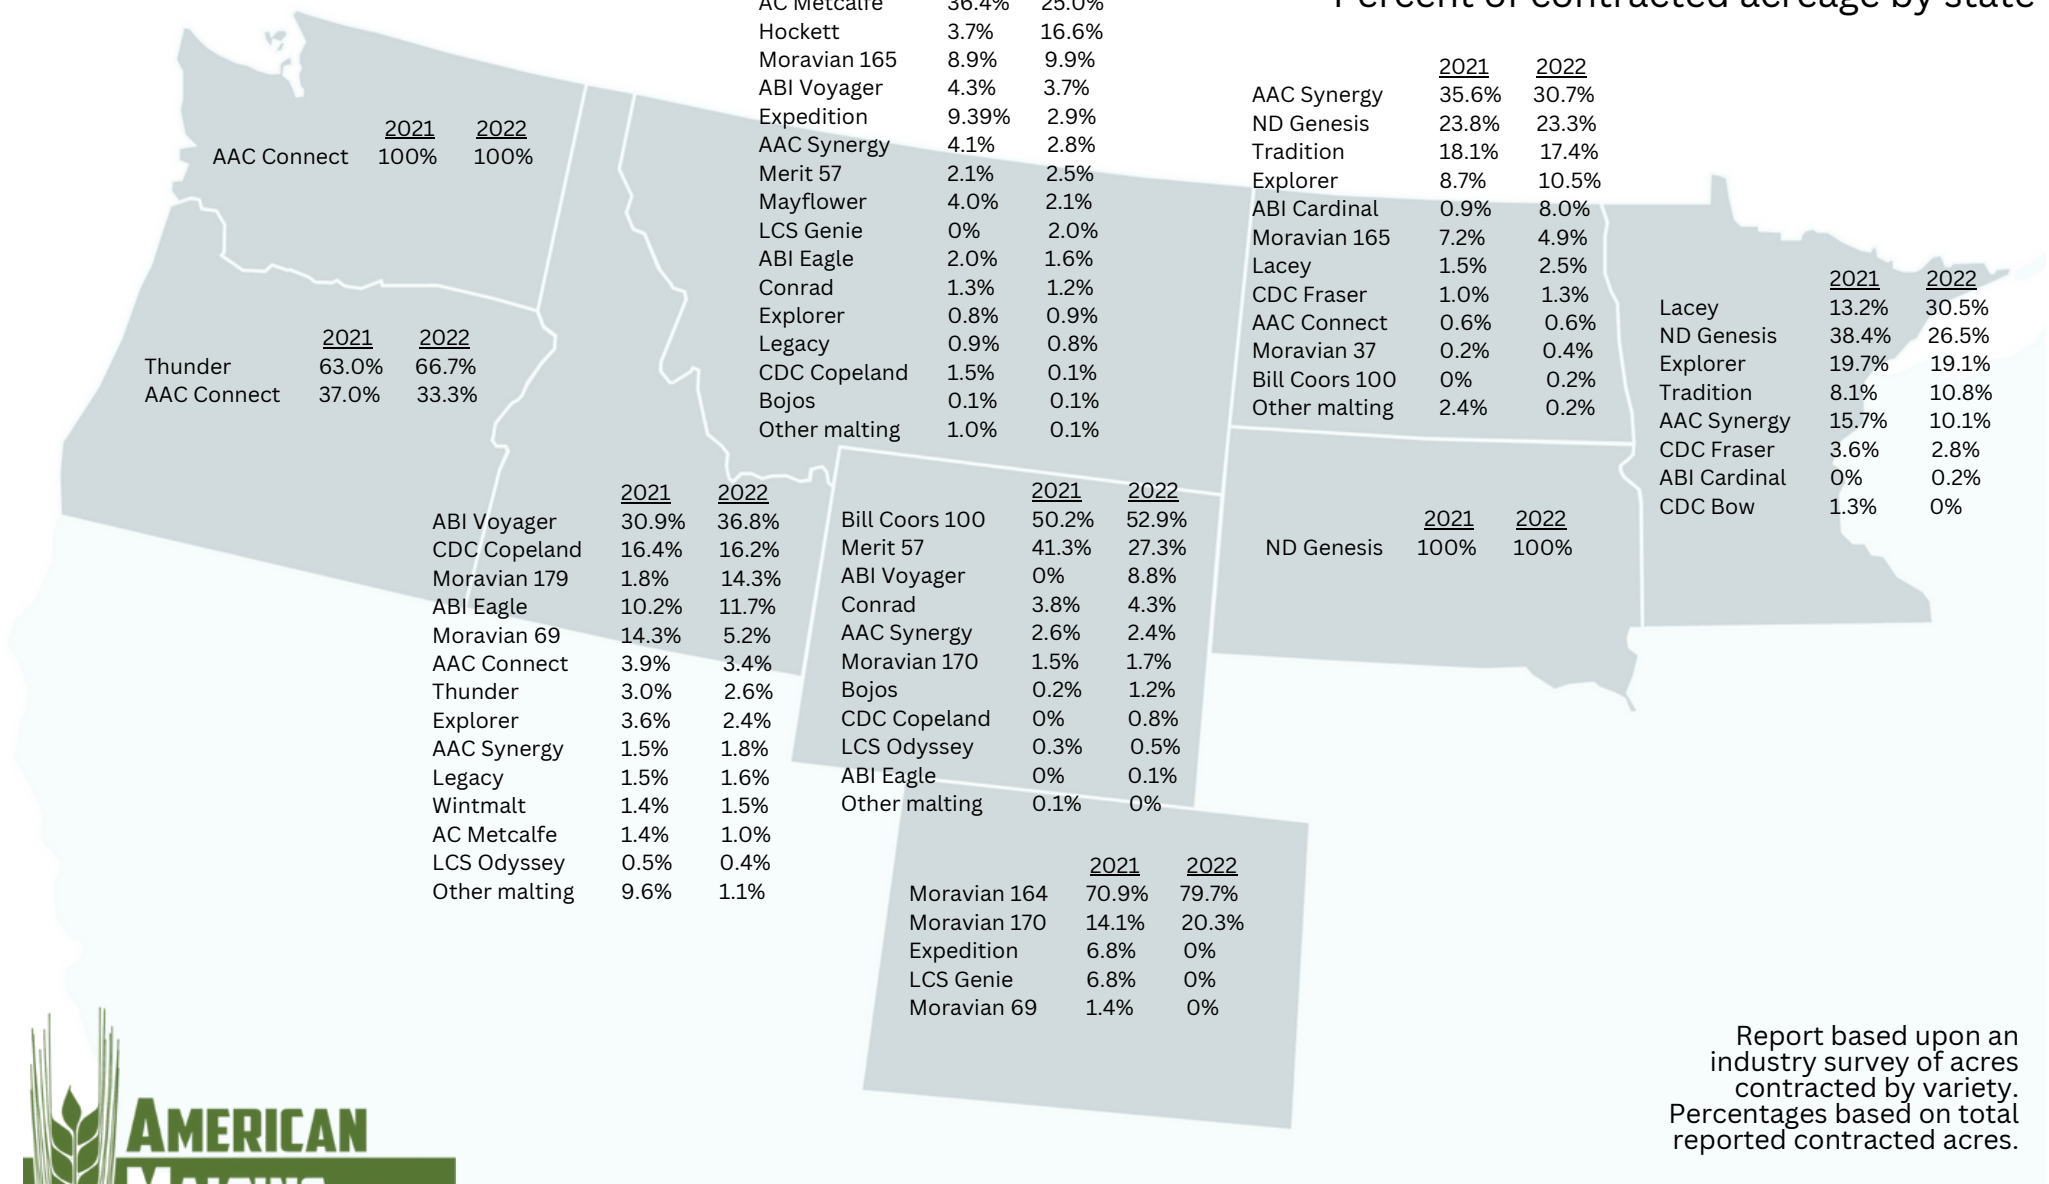

Barley Variety Survey 2022

Percent of contracted acreage by state

Report based upon an industry survey of acres contracted by variety. Percentages based on total reported contracted acres.

Map prepared and distributed by:
 American Malting Barley Association
 375 Bishops Way, Suite 224
 Brookfield, WI 53005 | (414) 272-4640
www.ambainc.org

September 2022

Barley Variety Survey 2022

Percent of contracted acreage by district

4 AC Metcalfe 29.9%	5 AC Metcalfe 42.3%
Hockett 21.9%	Bill Coors 100 33.5%
Bill Coors 100 16.9%	Hockett 13.3%
Moravian 165 13.0%	ABI Eagle 3.7%
Expedition 4.1%	Moravian 165 3.7%
ABI Voyager 3.3%	ABI Voyager 1.8%
Merit 57 3.3%	AAC Synergy 1.4%
Mayflower 3.0%	LCS Odyssey 0.3%
LCS Genie 2.8%	
ABI Eagle 1.8%	