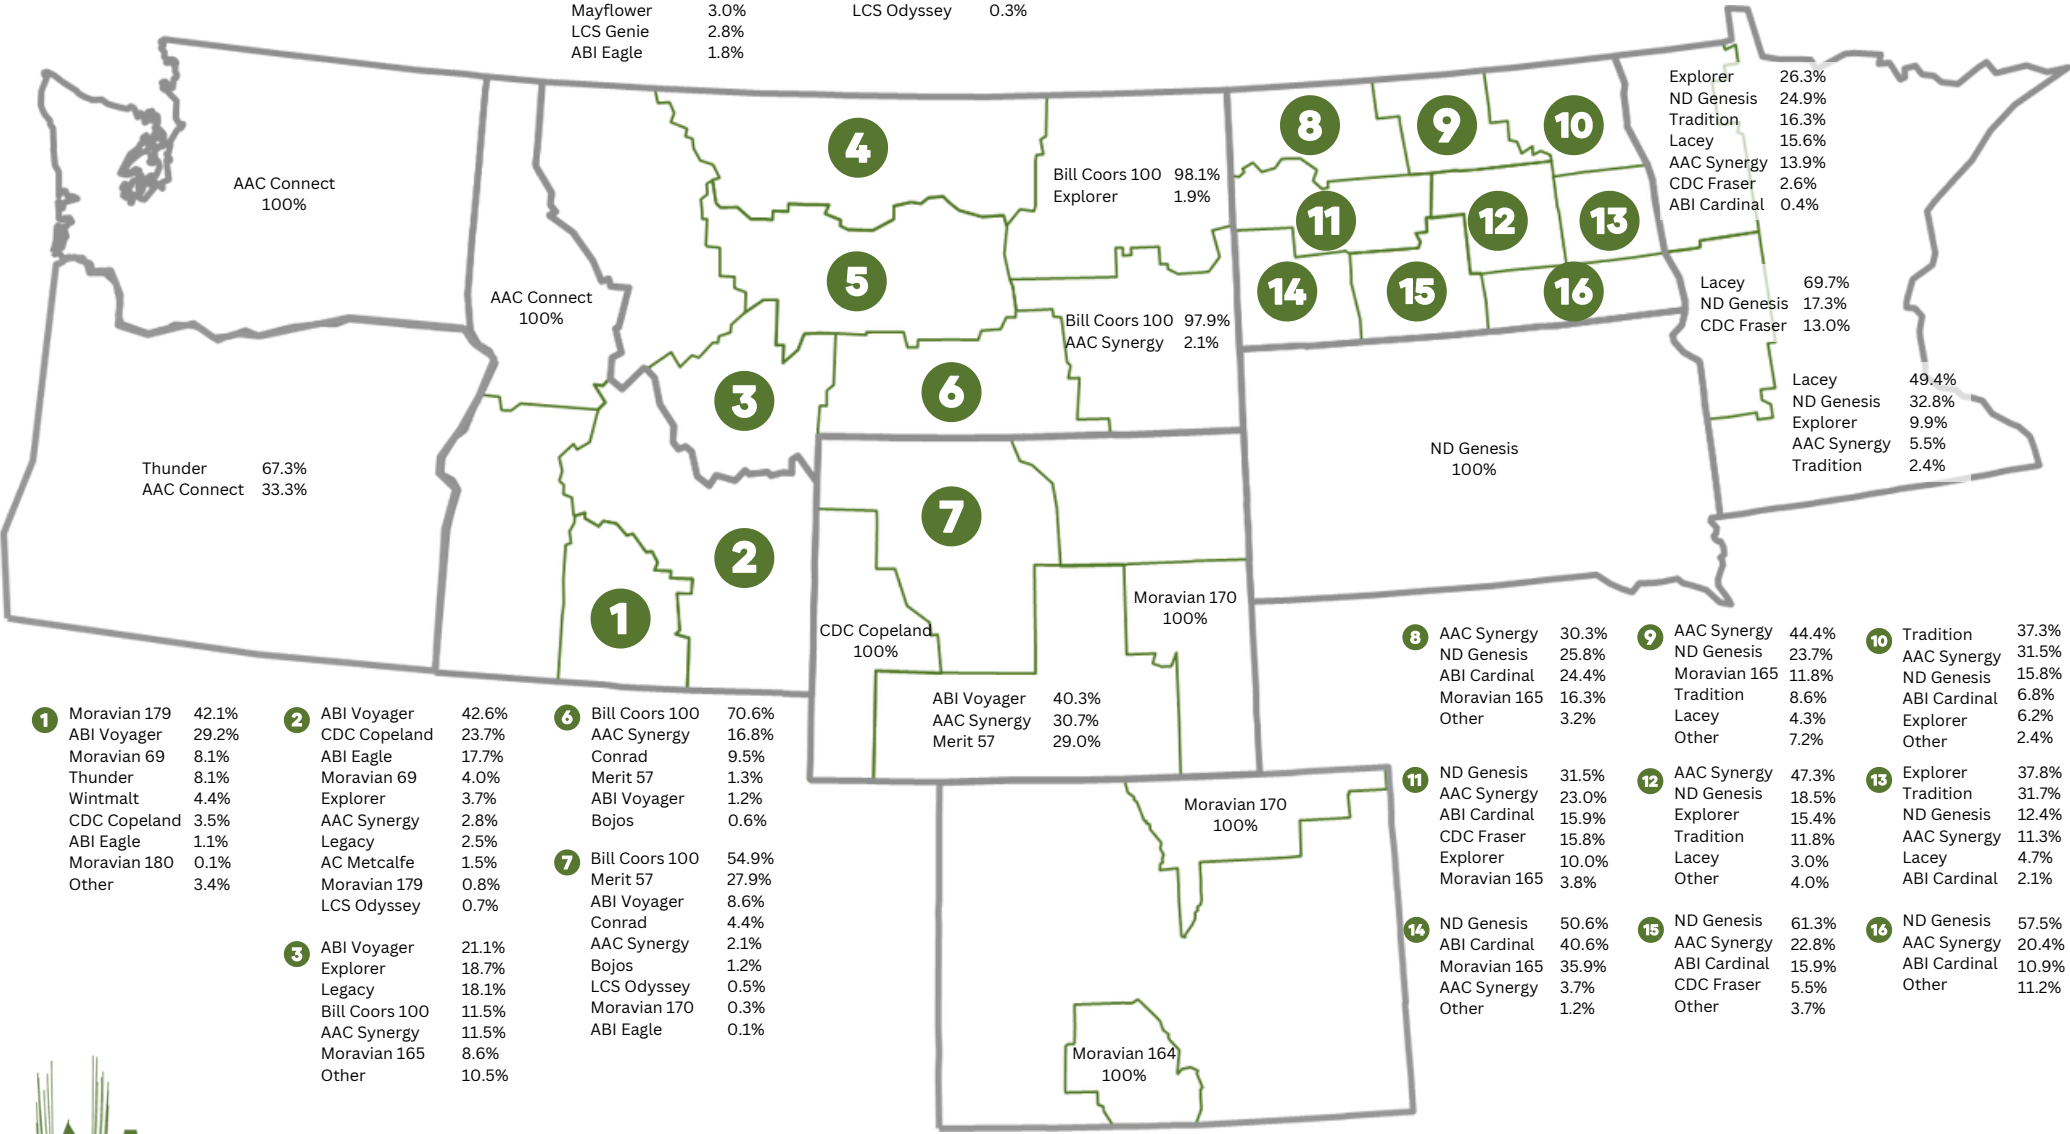

Barley Variety Survey 2022

Percent of contracted acreage by state

Report based upon an industry survey of acres contracted by variety. Percentages based on total reported contracted acres.

Map prepared and distributed by:
 American Malting Barley Association
 375 Bishops Way, Suite 224
 Brookfield, WI 53005 | (414) 272-4640
www.ambainc.org

September 2022

Barley Variety Survey 2022

Percent of contracted acreage by district

4 AC Metcalfe 29.9%	5 AC Metcalfe 42.3%
Hockett 21.9%	Bill Coors 100 33.5%
Bill Coors 100 16.9%	Hockett 13.3%
Moravian 165 13.0%	ABI Eagle 3.7%
Expedition 4.1%	Moravian 165 3.7%
ABI Voyager 3.3%	ABI Voyager 1.8%
Merit 57 3.3%	AAC Synergy 1.4%
Mayflower 3.0%	LCS Odyssey 0.3%
LCS Genie 2.8%	
ABI Eagle 1.8%	

Map prepared and distributed by:
 American Malting Barley Association
 375 Bishops Way, Suite 224
 Brookfield, WI 53005 | (414) 272-4640
www.ambainc.org

Report based upon an industry survey of acres contracted by variety. Percentages based on total reported contracted acres. 'Other' represents contracted area of minor or low acreage varieties in a district.