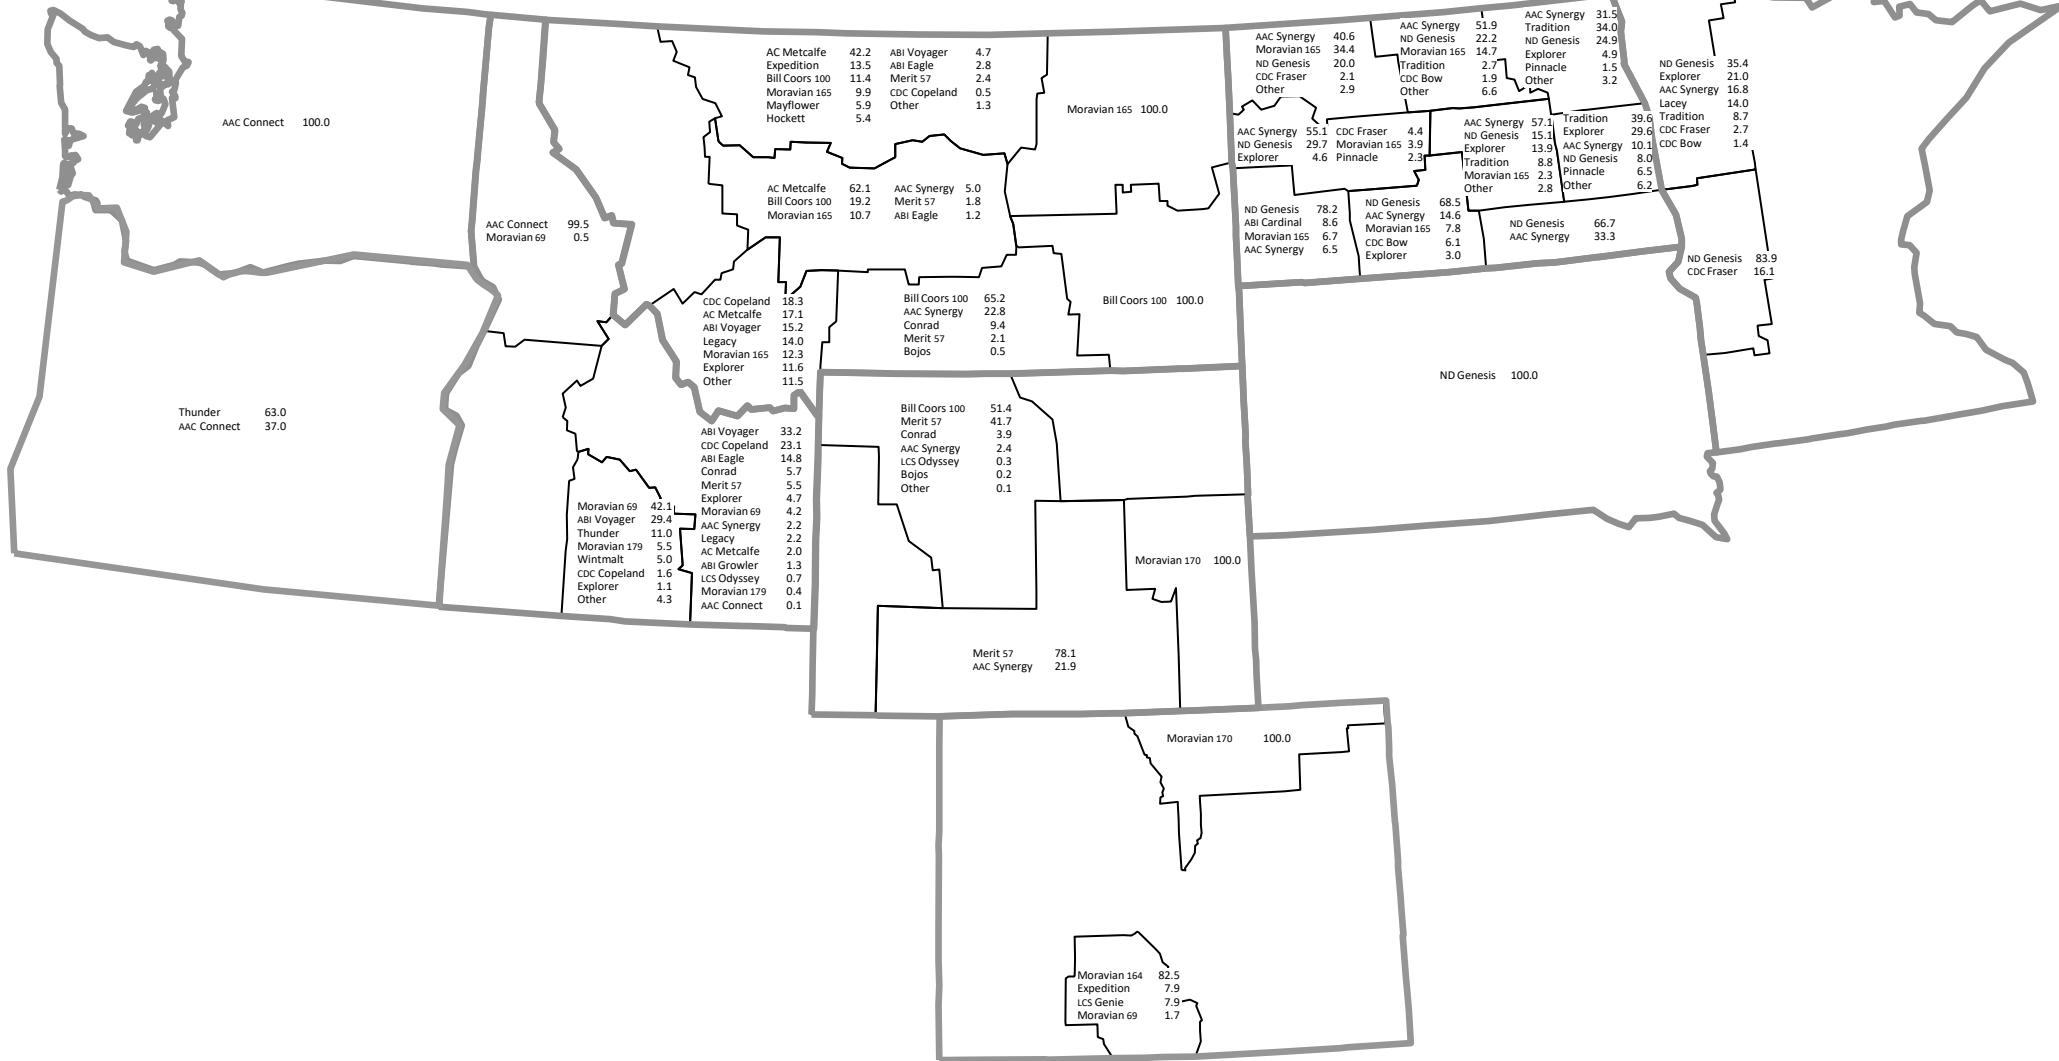

Barley Variety Survey - 2021

PERCENT OF CONTRACTED ACREAGE BY STATE

REPORT BASED UPON AN INDUSTRY SURVEY OF ACRES CONTRACTED BY VARIETY. PERCENTAGES BASED ON TOTAL REPORTED CONTRACTED ACRES.

Barley Variety Survey - 2021

PERCENT OF CONTRACTED ACREAGE BY DISTRICT

REPORT BASED UPON INDUSTRY SURVEY OF ACRES CONTRACTED BY VARIETY. PERCENTAGES BASED ON TOTAL CONTRACTED ACRES IN A DISTRICT.

Other represents contracted area of minor or low acreage varieties in a region.