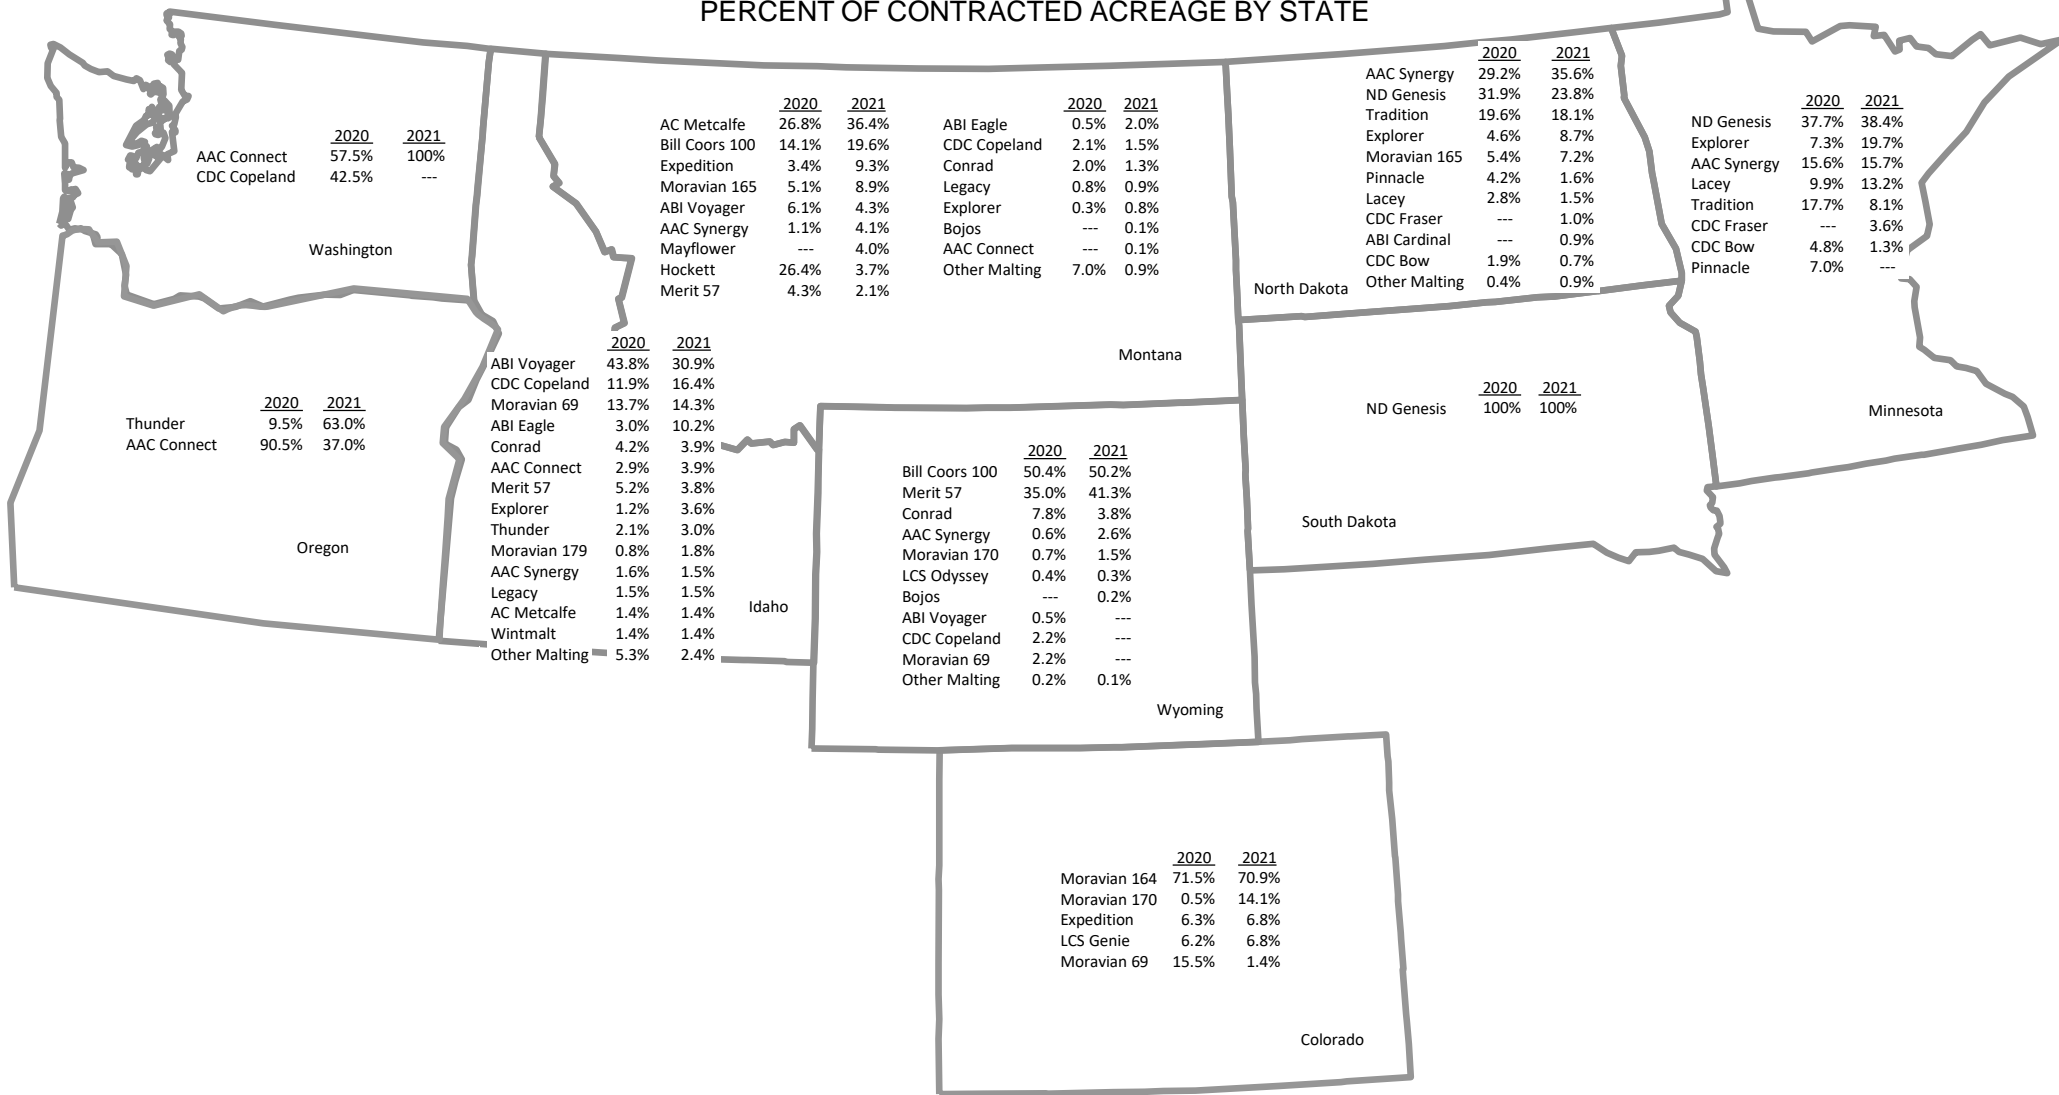

Barley Variety Survey - 2021

PERCENT OF CONTRACTED ACREAGE BY STATE

REPORT BASED UPON AN INDUSTRY SURVEY OF ACRES CONTRACTED BY VARIETY. PERCENTAGES BASED ON TOTAL REPORTED CONTRACTED ACRES.

Barley Variety Survey - 2021

PERCENT OF CONTRACTED ACREAGE BY DISTRICT

REPORT BASED UPON INDUSTRY SURVEY OF ACRES CONTRACTED BY VARIETY. PERCENTAGES BASED ON TOTAL CONTRACTED ACRES IN A DISTRICT.

Other represents contracted area of minor or low acreage varieties in a region.