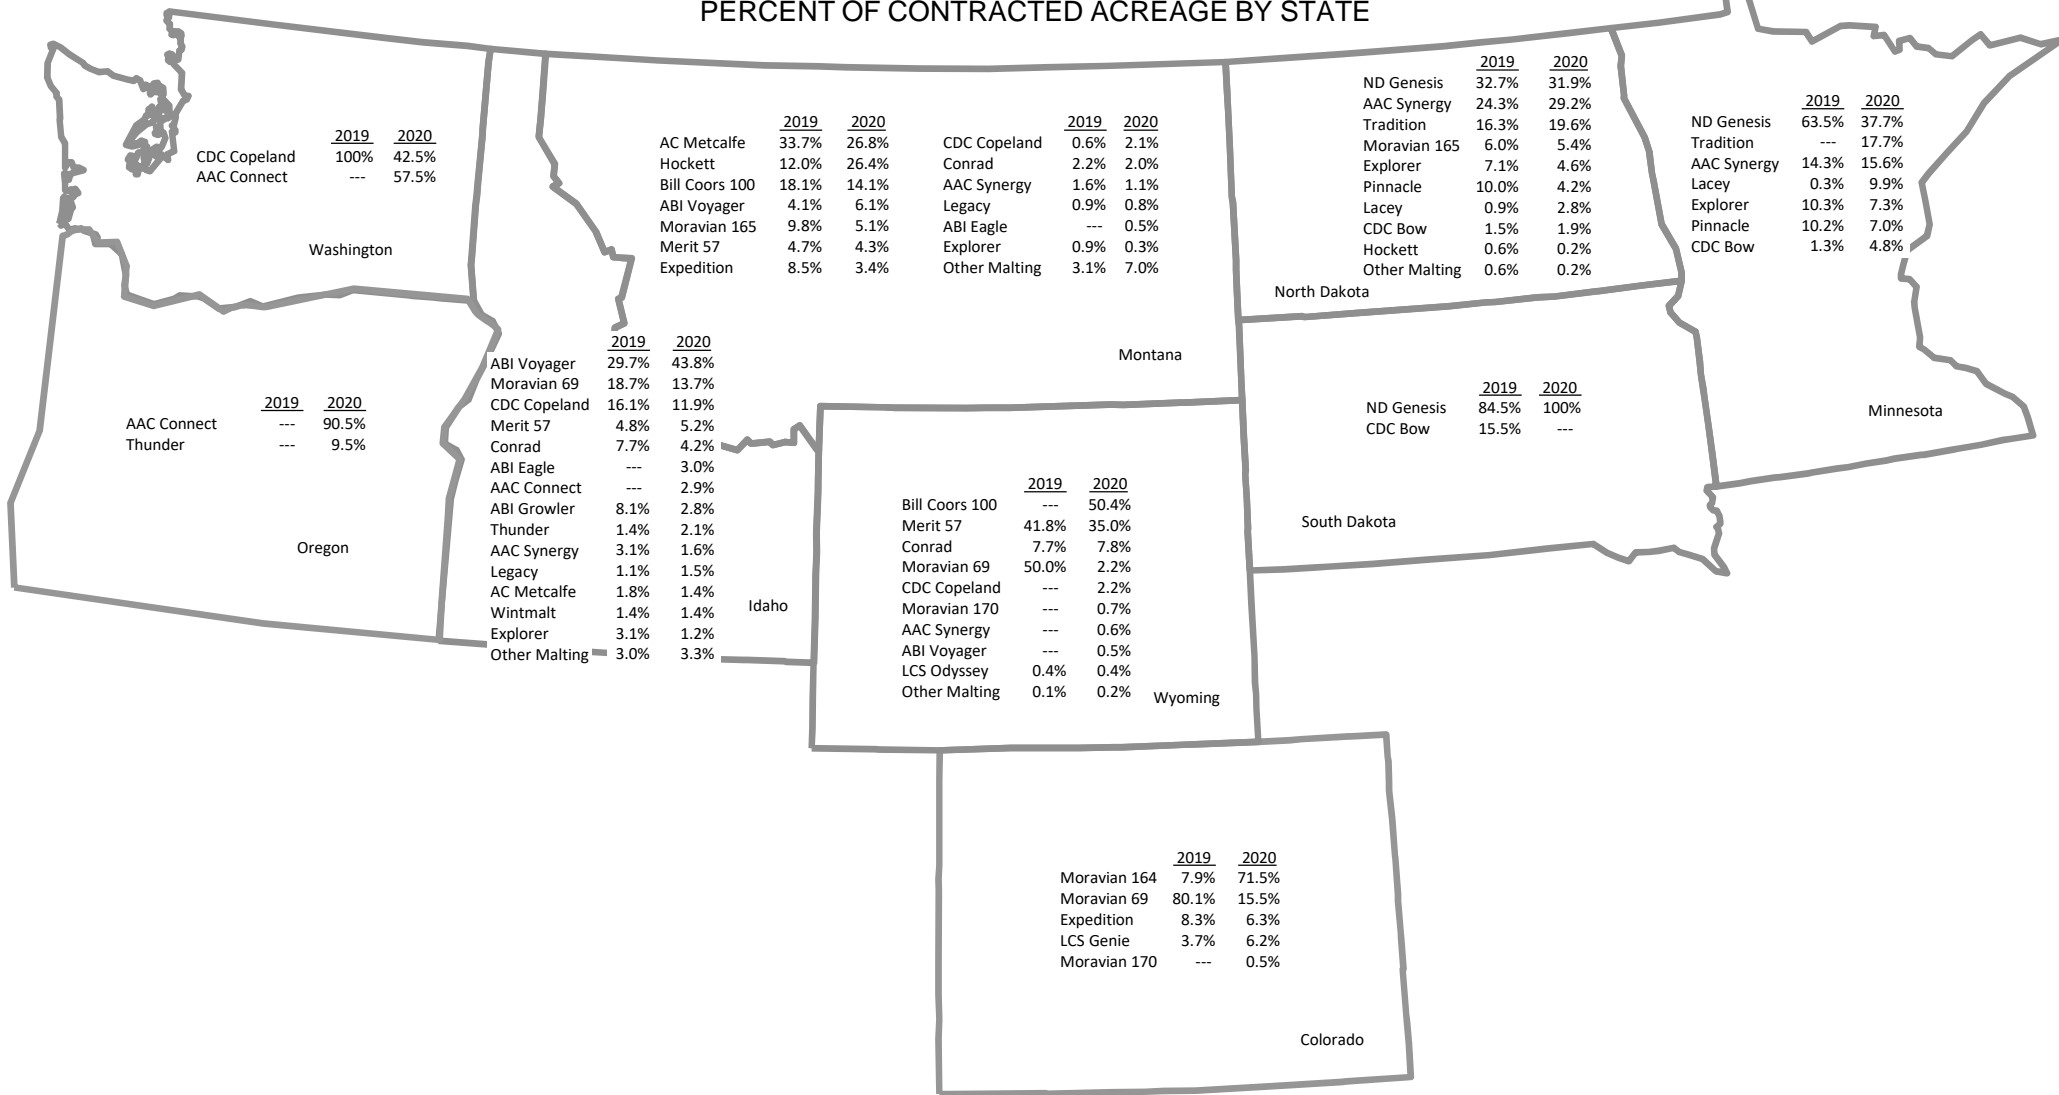

# Barley Variety Survey - 2020

## PERCENT OF CONTRACTED ACREAGE BY STATE

REPORT BASED UPON AN INDUSTRY SURVEY OF ACRES CONTRACTED BY VARIETY. PERCENTAGES BASED ON TOTAL REPORTED CONTRACTED ACRES.

## PERCENT OF CONTRACTED ACREAGE BY DISTRICT

REPORT BASED UPON INDUSTRY SURVEY OF ACRES CONTRACTED BY VARIETY. PERCENTAGES BASED ON TOTAL CONTRACTED ACRES IN A DISTRICT.

Other represents contracted area of minor or low acreage varieties in a region.