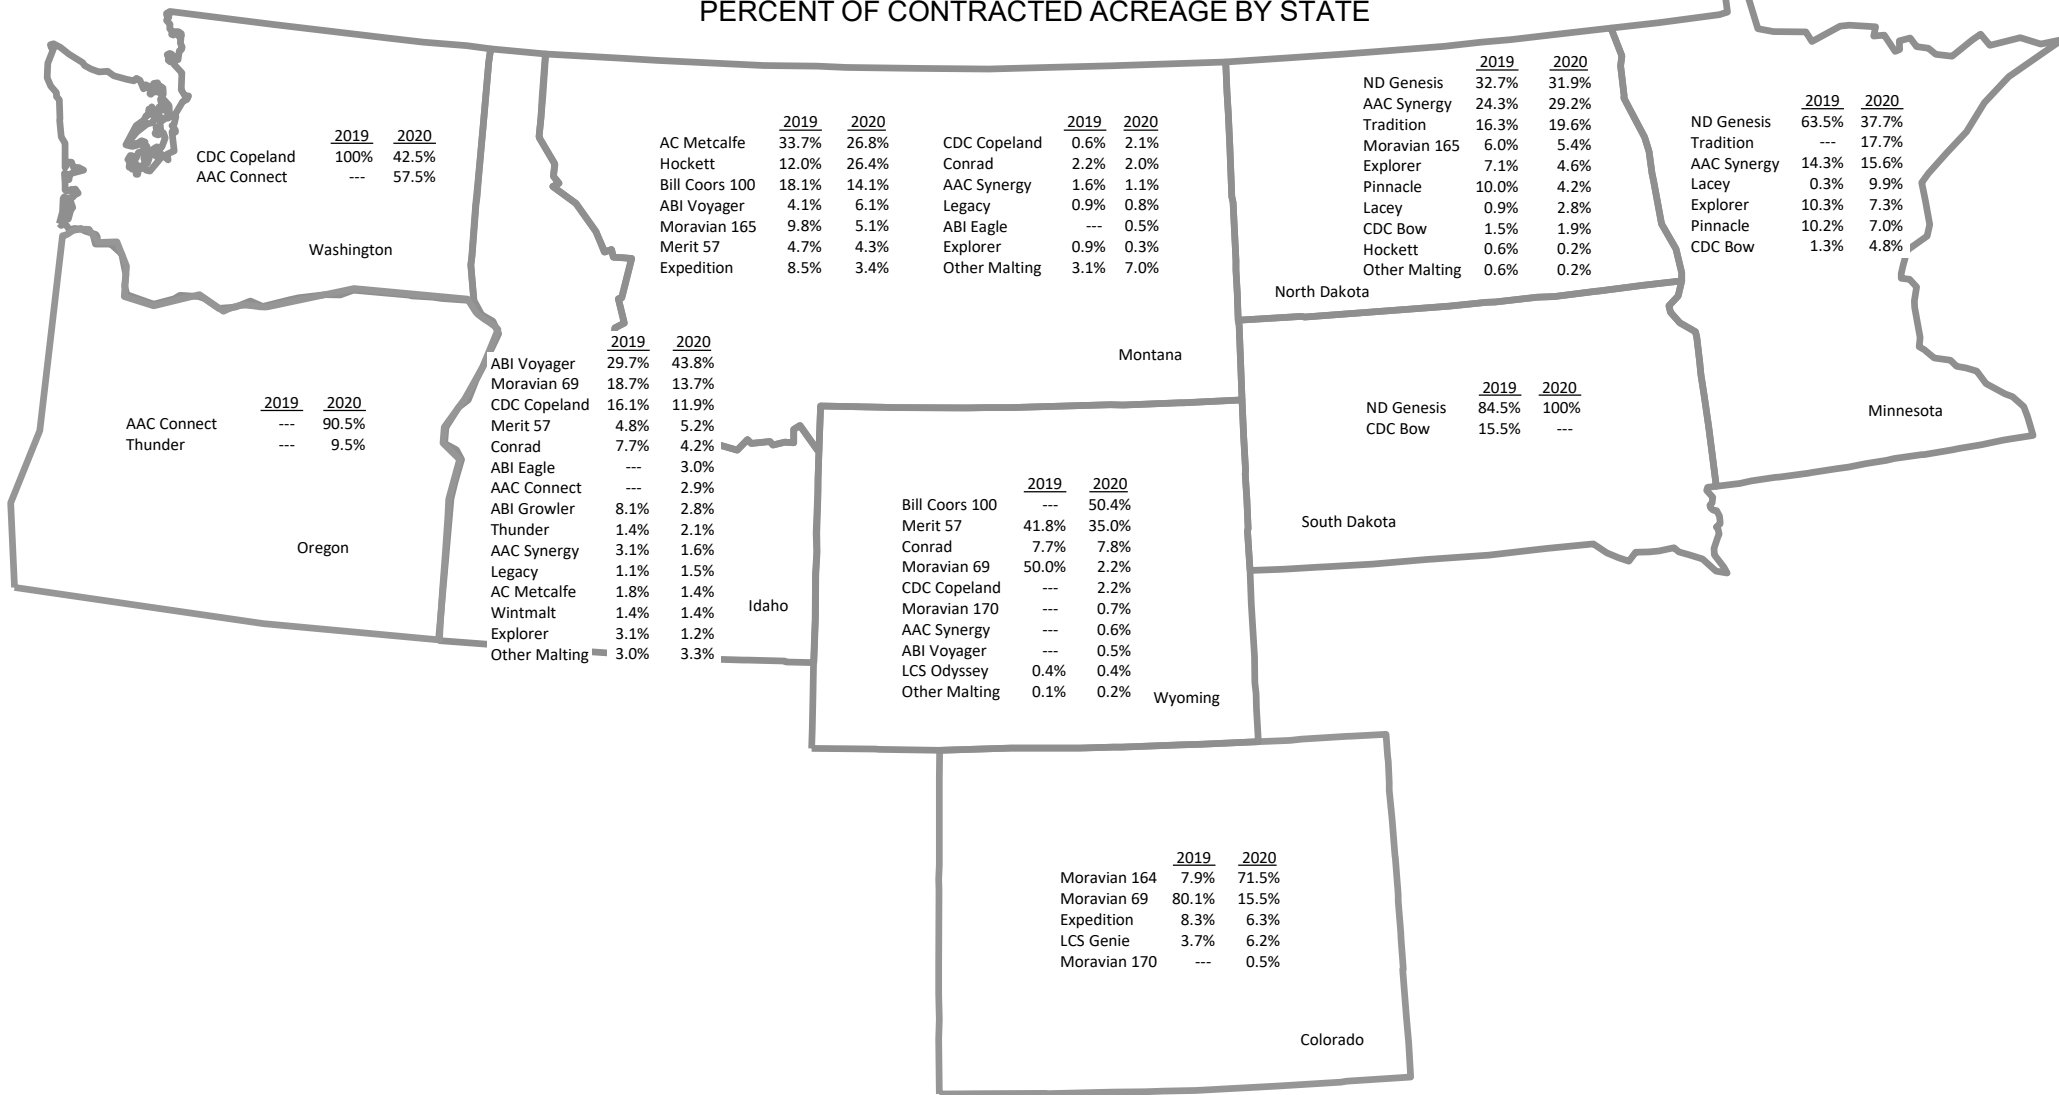

Barley Variety Survey - 2020

PERCENT OF CONTRACTED ACREAGE BY STATE

REPORT BASED UPON AN INDUSTRY SURVEY OF ACRES CONTRACTED BY VARIETY. PERCENTAGES BASED ON TOTAL REPORTED CONTRACTED ACRES.