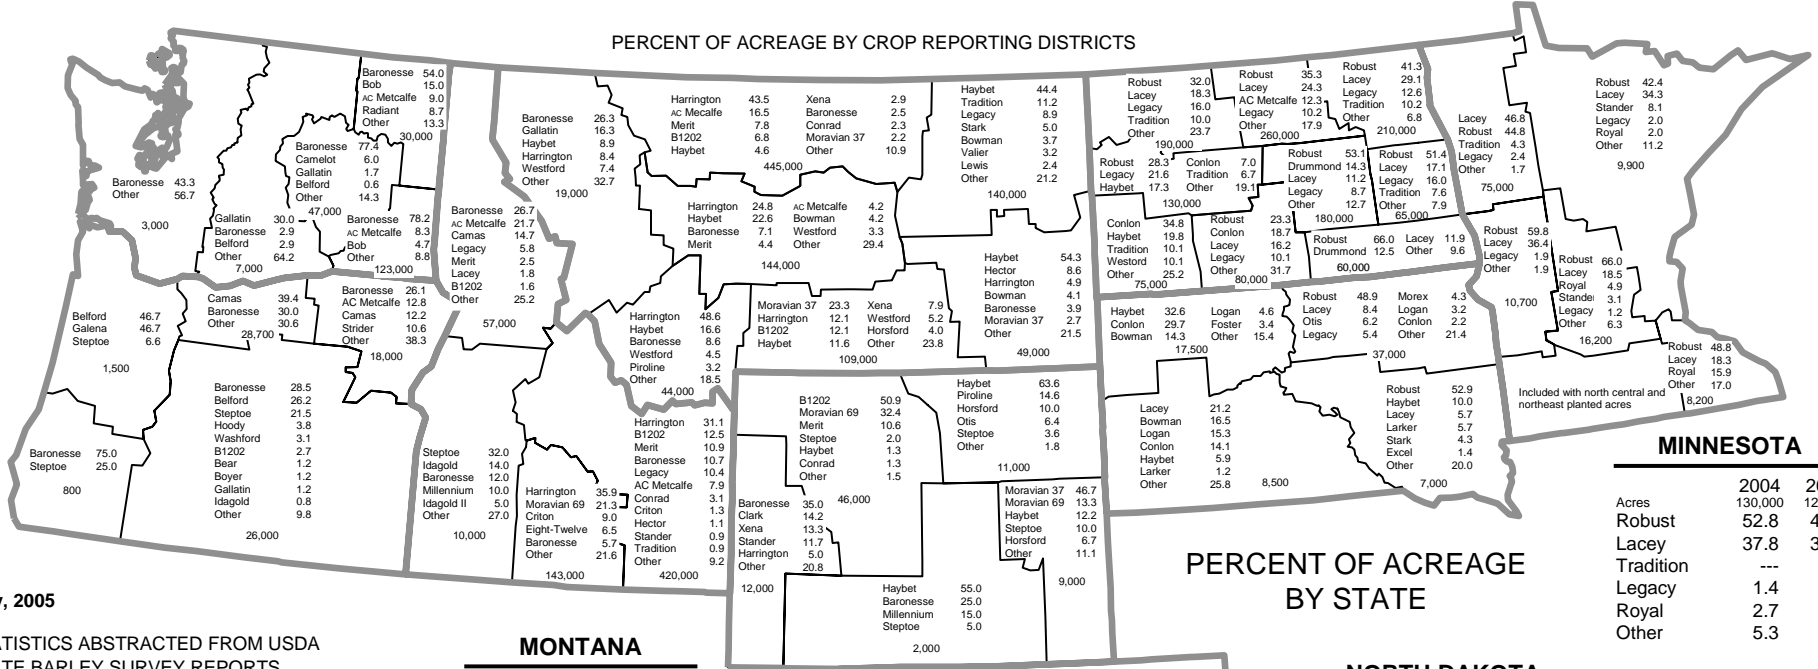

Barley Variety Survey - 2005

PERCENT OF ACREAGE BY CROP REPORTING DISTRICTS

July, 2005

STATISTICS ABSTRACTED FROM USDA STATE BARLEY SURVEY REPORTS
2005 Preliminary
2004 Revised
BARLEY ACREAGE PLANTED IN EACH DISTRICT IN 2005 IS INDICATED BENEATH THE DISTRICT LIST OF VARIETIES.

NORTH DAKOTA

	2004	2005
Acreage	1,600,000	1,250,000
Robust	43.7	37.4
Lacey	12.0	17.2
Legacy	13.1	11.9
Conlon	7.5	7.9
Tradition	3.4	6.7
Drummond	5.5	5.5
Haybet	3.5	4.1
AC Metcalfe	3.0	2.8
Bowman	0.7	1.2
Westford	0.3	1.0
Other	7.3	4.3

OREGON

	2004	2005
Acreage	75,000	75,000
Baronesse	26.3	28.4
Camas	9.1	18.1
Steptoe	12.3	11.7
Belford	2.4	11.2
Gallatin	10.1	4.7
Strider	5.2	3.9
AC Metcalfe	1.1	3.1
Legacy	0.5	2.1
Hoody	0.5	1.6
Haybet	0.4	1.3
Other	32.1	13.9

SOUTH DAKOTA

	2004	2005
Acreage	70,000	70,000
Robust	42.0	31.3
Haybet	8.6	10.4
Conlon	9.9	10.3
Lacey	5.1	7.6
Bowman	7.9	6.3
Logan	4.4	4.9
Otis	---	3.3
Legacy	---	2.9
Morex	1.7	2.3
Larker	---	1.9
Other	20.4	18.8