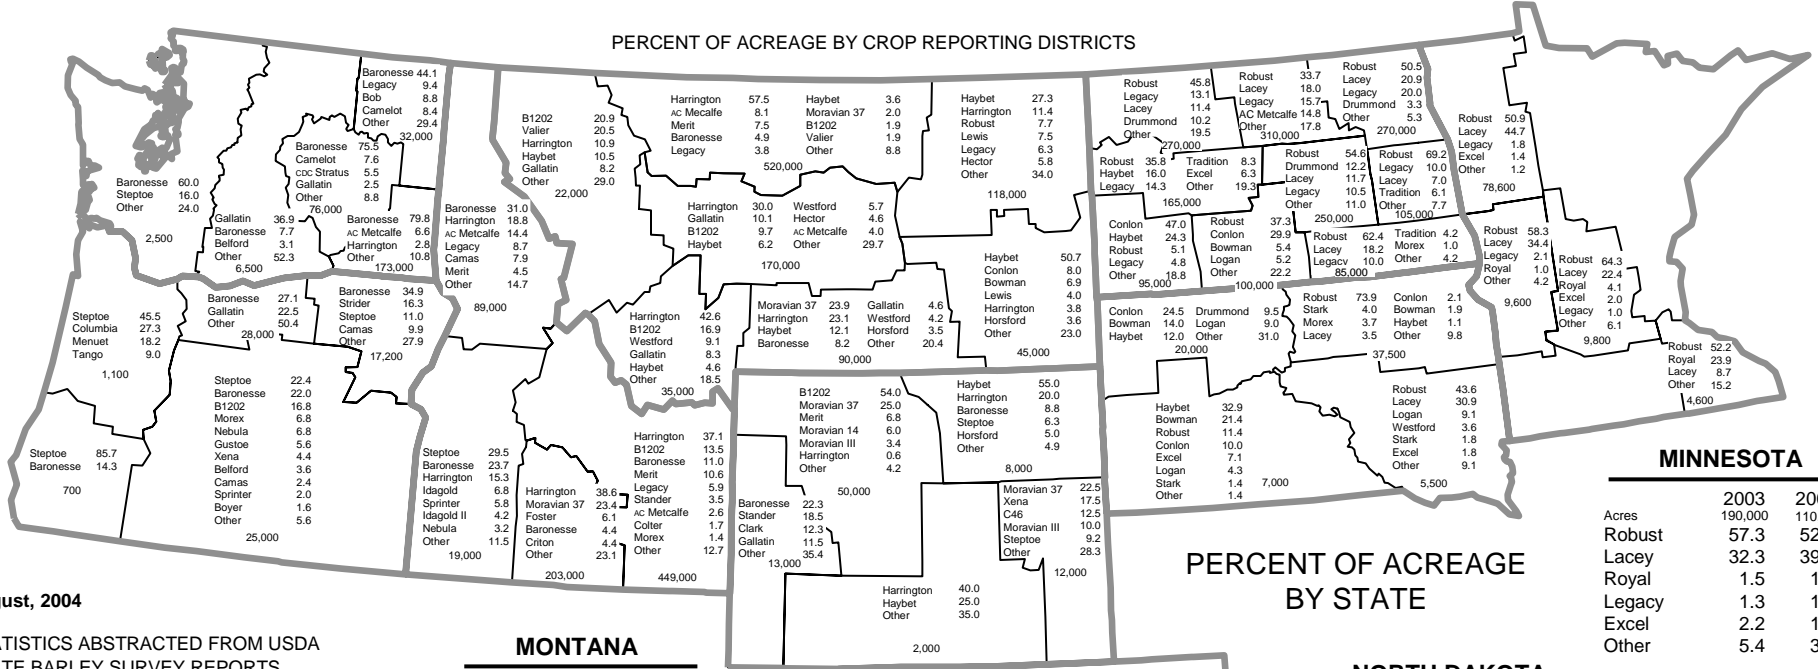

# Barley Variety Survey - 2004

PERCENT OF ACREAGE BY CROP REPORTING DISTRICTS

August, 2004

STATISTICS ABSTRACTED FROM USDA STATE BARLEY SURVEY REPORTS

2004 Preliminary  
2003 Revised  
BARLEY ACREAGE PLANTED IN EACH DISTRICT IN 2004 IS INDICATED BENEATH THE DISTRICT LIST OF VARIETIES.

## IDAHO

	2003	2004
Acreage	750,000	760,000
Harrington	32.6	34.8
Baronesse	13.9	11.9
B1202	8.0	8.1
Merit	7.6	6.8
Moravian 37	6.1	6.3
Legacy	4.3	4.6
AC Metcalfe	1.0	3.2
Stander	2.2	2.1
Foster	1.3	2.0
Criton	1.0	1.7
Other	22.0	18.5

## WASHINGTON

	2003	2004
Acreage	320,000	290,000
Baronesse	68.1	72.9
AC Metcalfe	3.4	5.0
Camelot	4.6	3.0
CDC Stratus	1.5	2.6
Harrington	5.6	2.4
Legacy	---	2.1
Xena	2.0	1.7
Gallatin	2.4	1.6
Bob	---	1.3
Boyer	0.3	0.9
Other	12.1	6.4

## SOUTH DAKOTA

	2003	2004
Acreage	75,000	70,000
Robust	41.1	46.4
Conlon	13.5	9.1
Haybet	4.9	7.3
Bowman	6.9	7.1
Stark	5.2	4.6
Lacey	1.9	4.3
Logan	9.9	3.9
Drummond	---	2.7
Morex	---	2.0
Other	16.6	12.6