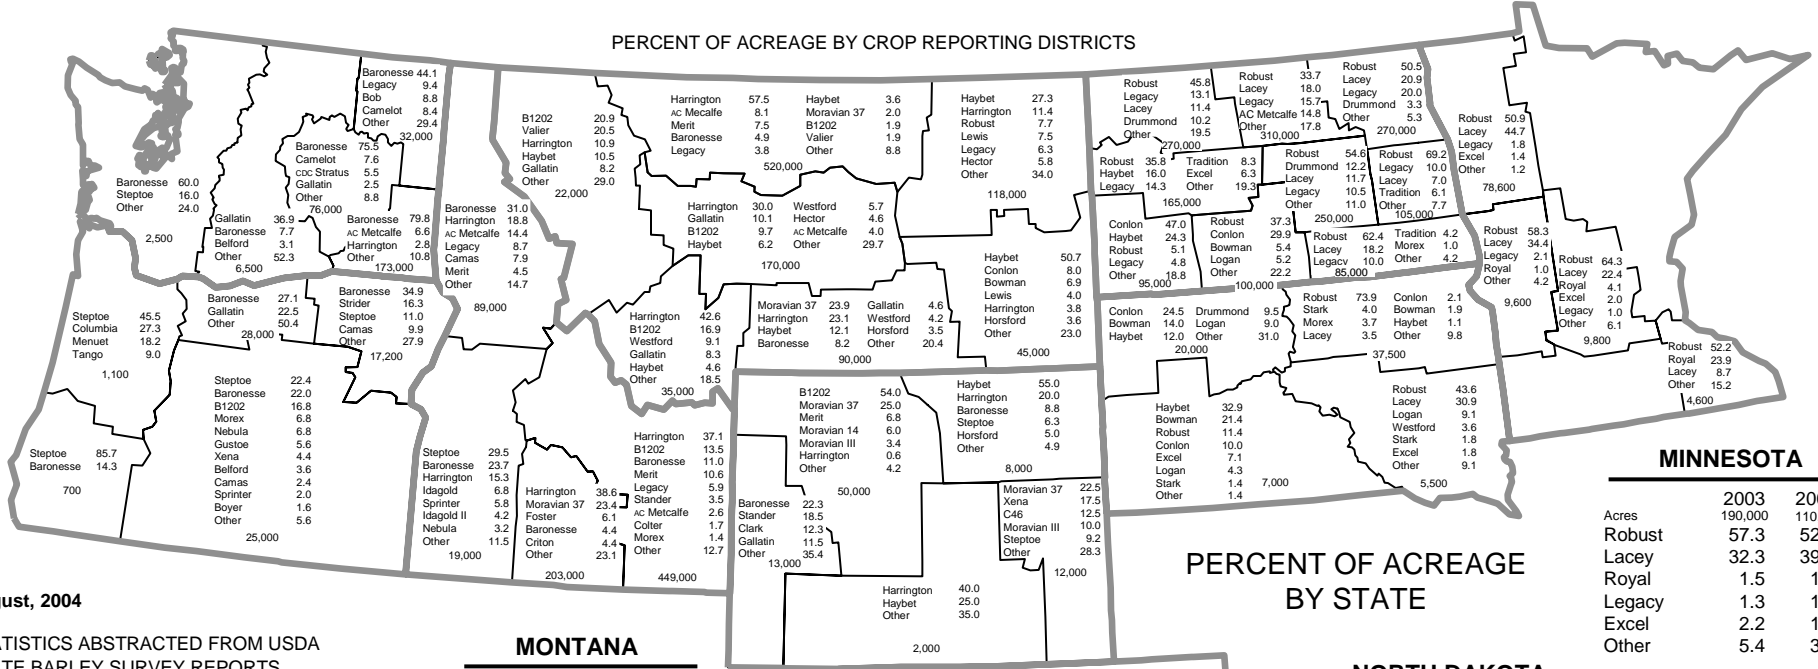

Barley Variety Survey - 2004

PERCENT OF ACREAGE BY CROP REPORTING DISTRICTS

August, 2004

STATISTICS ABSTRACTED FROM USDA STATE BARLEY SURVEY REPORTS

2004 Preliminary
2003 Revised
BARLEY ACREAGE PLANTED IN EACH DISTRICT IN 2004 IS INDICATED BENEATH THE DISTRICT LIST OF VARIETIES.

IDAHO

	2003	2004
Acreage	750,000	760,000
Harrington	32.6	34.8
Baronesse	13.9	11.9
B1202	8.0	8.1
Merit	7.6	6.8
Moravian 37	6.1	6.3
Legacy	4.3	4.6
AC Metcalfe	1.0	3.2
Stander	2.2	2.1
Foster	1.3	2.0
Criton	1.0	1.7
Other	22.0	18.5

WASHINGTON

	2003	2004
Acreage	320,000	290,000
Baronesse	68.1	72.9
AC Metcalfe	3.4	5.0
Camelot	4.6	3.0
CDC Stratus	1.5	2.6
Harrington	5.6	2.4
Legacy	---	2.1
Xena	2.0	1.7
Gallatin	2.4	1.6
Bob	---	1.3
Boyer	0.3	0.9
Other	12.1	6.4

COLORADO

	2003	2004
Acreage	85,000	80,000
Moravian 14	54.1	47.5
Moravian 37	30.0	26.1
Alexis	5.9	11.3
Steptoe	2.4	4.3
Other	2.0	1.8
Baronesse	1.6	1.5
Moravian 69	---	1.5
Schuyler	1.5	1.4
Other	2.5	4.8

NORTH DAKOTA